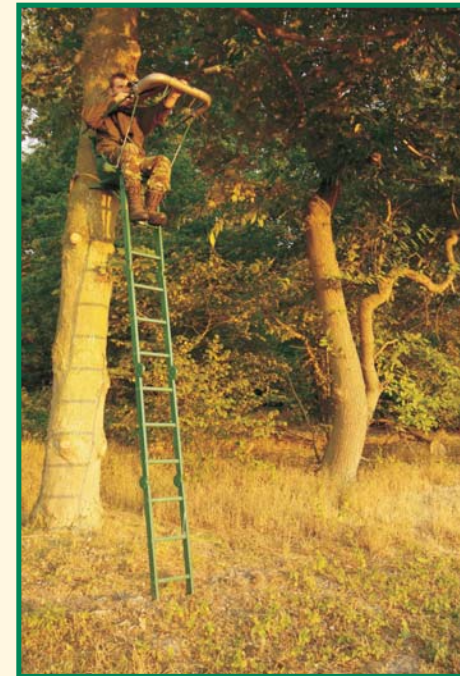

High Seats

- High quality products designed for professional and amateur deer managers.
- Lightweight - easy to transport and assemble.
- All High Seats made to order within 28 days.
- Deliveries available UK-wide.